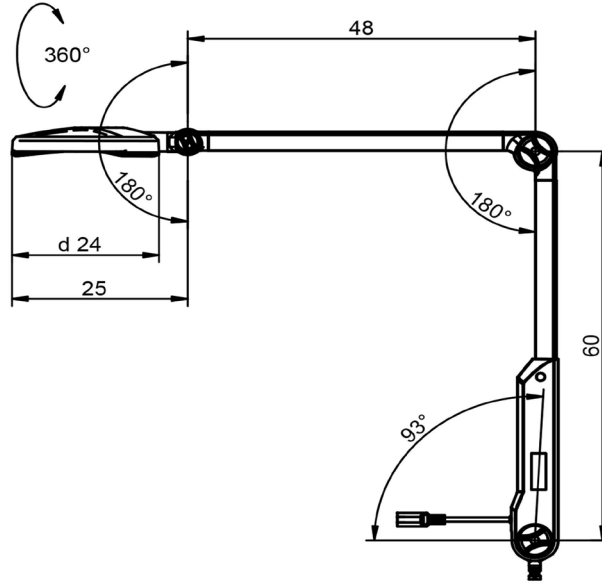

Series	Arm	Mounting Options	Rail Type
L-GLED60	AB Articulating	RH Rail Mount, Horizontal	A Amico Rail (For Rail Mount Only)
		RV Rail Mount, Vertical	F Fairfield Rail (For Horizontal Mount Only)
		RM Rail Mount	X Others
		FX Floorstand	
		WX Wall Mount	
		CM Ceiling Mount	

Ordering Guide

AB: Articulating Arm

L-GLED60-

-

-

RH: Rail Mount, Horizontal

RV: Rail Mount, Vertical

RM: Rail Mount

FX: Floorstand

WX: Wall Mount

CM: Ceiling Mount

A: Amico Rail (For Rail Mount Only)

F: Fairfield Rail (For Horizontal Mount Only)

X: Others

For Example: L-GLED60-AB-RV-X

Gamma 60 LED Series, Articulating Arm, Vertical Rail Mount

NOTE: North American: 120 V and 277 V; International: 230 V

Amico Lights Corporation 85 Fulton Way, Richmond Hill, ON L4B 2N4, Canada

Toll Free Tel: 1.877.462.6426 | Toll Free Fax: 1.866.440.4986 | Tel: 905.764.0800 | Fax: 905.764.0862

www.amico.com